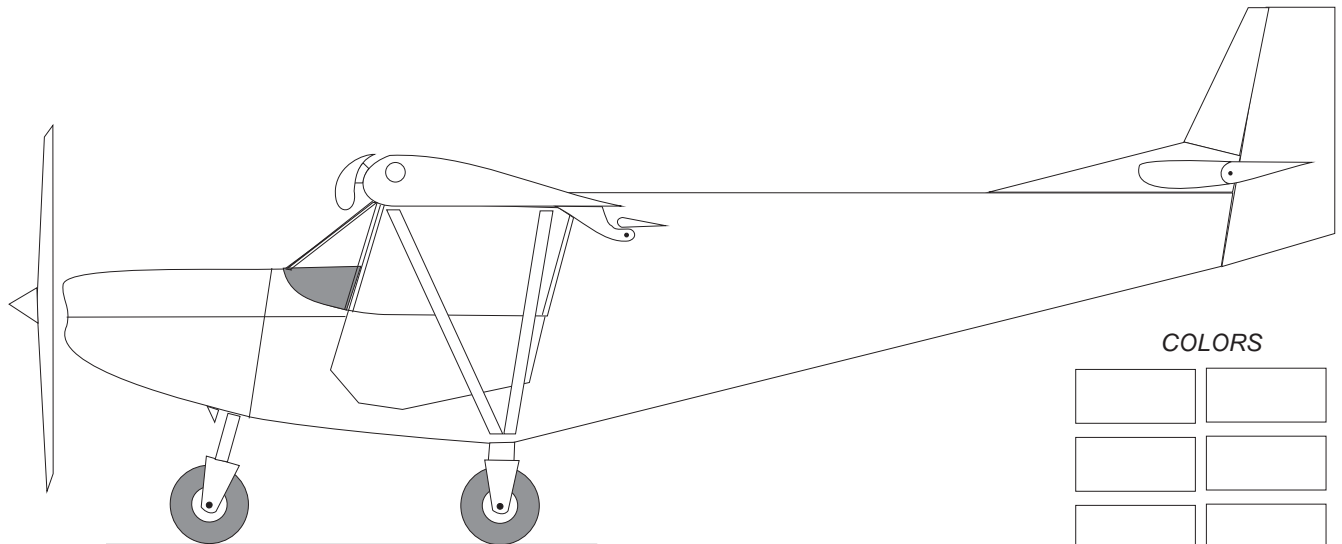

Design JiJiHem ZENAIR EUROPE

COLORS

**STOL
CH 701**

Drawing Rev.

Description:
**STOL CH 701 Paint Schemes
by Design JiJiHem**

Page 5