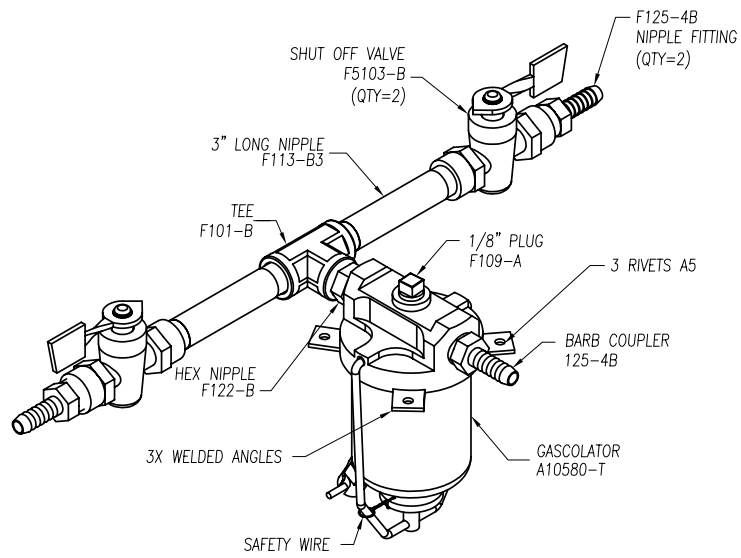

Standard fuel system (XL 1st edition 2001, 2002)

- New drawing 6-B-24A shows alternative installation of fuel shut off without the fuel line trim and rudder cable box; part numbers 6B24-1, 6B24-2 and 6B24-3 console.

<p>ZODIAC CH 601 XL</p>	<p>SHUT OFF VALVES GASCOLATOR</p> <p>copyright © 2002 CHRIS HEINTZ zenithair.com</p>	<p>6-B-24A</p> <p>DATE: 01/03</p>
-----------------------------	--	-----------------------------------