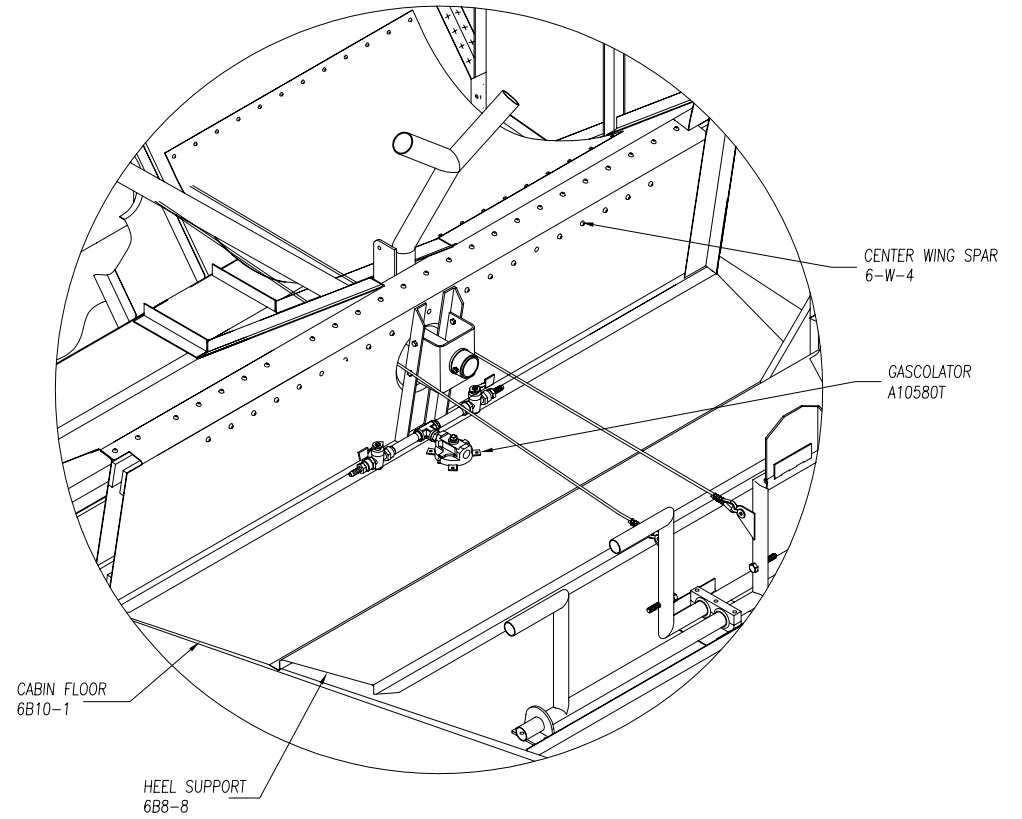

Standard fuel system (XL 1st edition 2001, 2002)

- New drawing 6-B-24A shows alternative installation of fuel shut off without the fuel line trim and rudder cable box; part numbers 6B24-1, 6B24-2 and 6B24-3 console.

<p>ZODIAC CH 601 XL</p>	<p>SHUT OFF VALVES GASCOLATOR</p> <p>copyright © 2002 CHRIS HEINTZ zenithair.com</p>	<p>6-B-24A</p> <p>DATE: 01/03</p>
-----------------------------	--	-----------------------------------